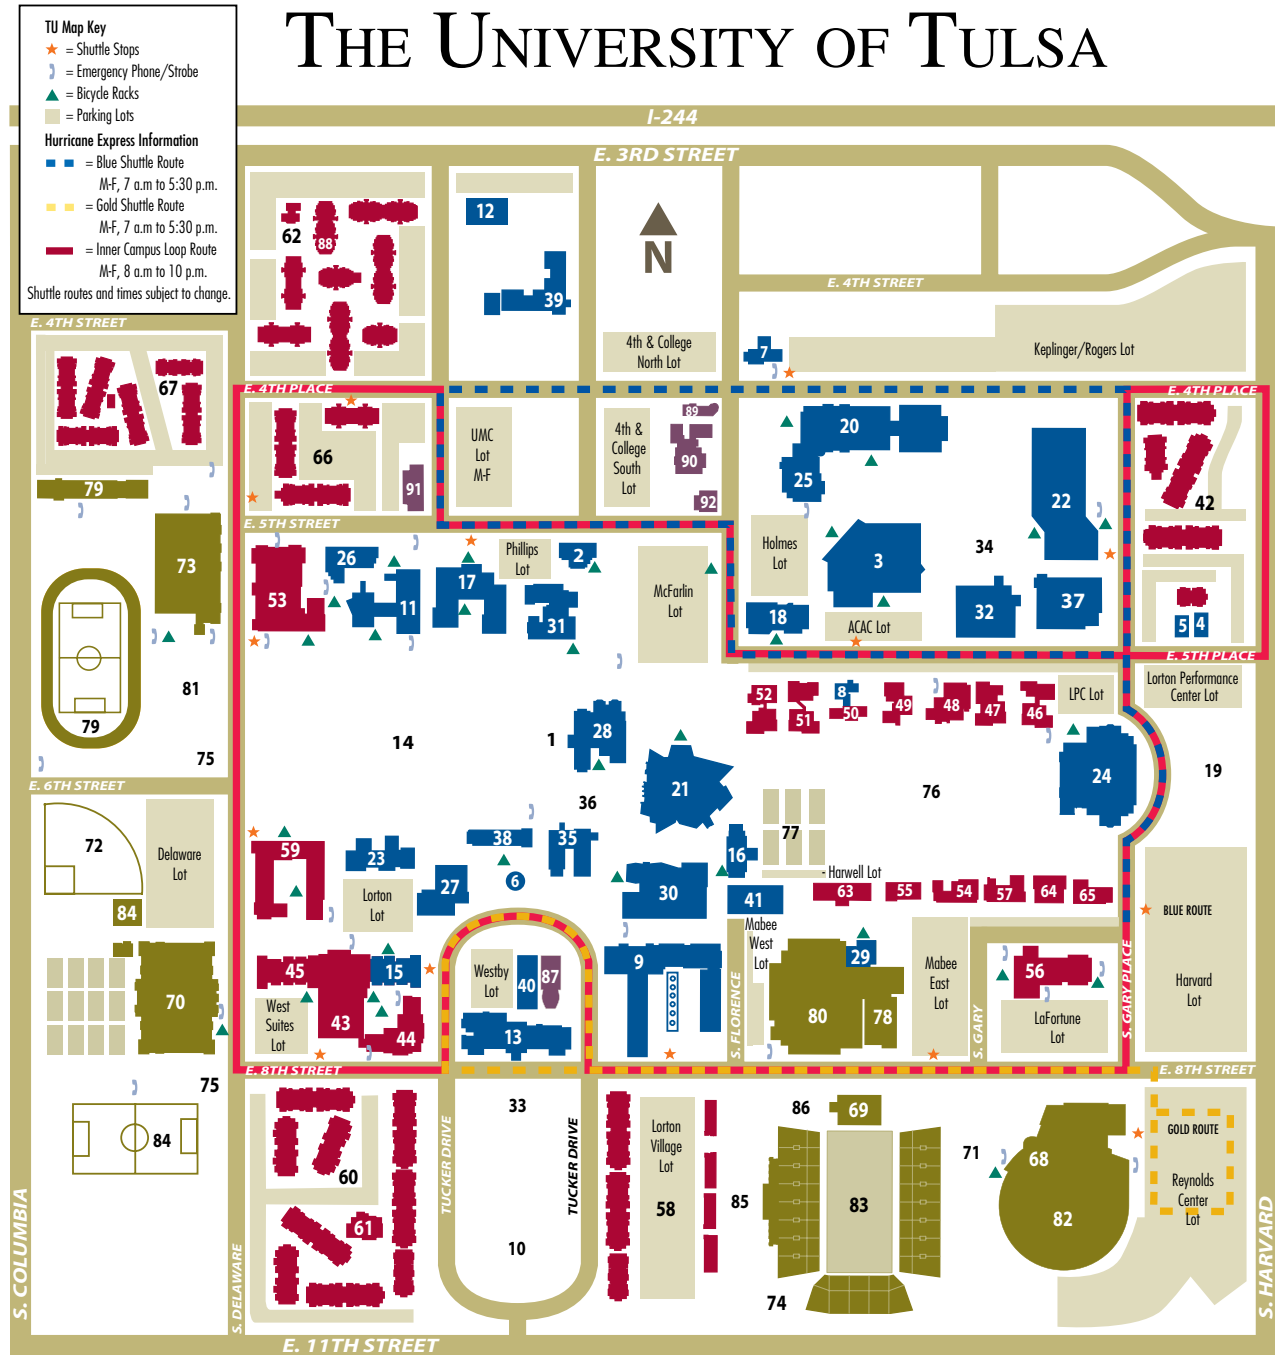

THE UNIVERSITY OF TULSA

TU MAIN CAMPUS

1. Albert Plaza
2. Alexander Health Center
3. Allen Chapman Activity Center
4. Annex East
5. Annex West
6. Bayless Plaza
7. Boesche Legal Clinic
8. Center for Global Education
9. Central Plant
10. Chapman Commons
11. Chapman Hall
12. Child Development Center
13. Collins Hall/Shaw Alumni Center
14. Dietler Commons
15. Fisher Hall East
16. Harwell Hall
17. Helmerich Hall
18. Holmes Student Center
19. Jackson Commons
20. John Rogers Hall
21. Kendall Hall
22. Keplinger Hall
23. Lorton Hall

24. Lorton Performance Center
25. Mabee Legal Information Center
26. Mary K. Chapman Center
27. McClure Hall
28. McFarlin Library
29. Music Annex
30. Oliphant Hall
31. Phillips Hall
32. Rayzor Hall
33. Rogers Fountain
34. Samson Plaza
35. Sharp Chapel
36. Sharp Plaza
37. Stephenson Hall (under construction)
38. Tyrrell Hall (under renovation)
39. University School
40. Westby Hall
41. Zink Hall

STUDENT HOUSING

42. Brown Village Apartments
43. Pat Case Dining Center
44. Fisher Hall South
45. Fisher Hall West Suites
46. House 1: Kappa Alpha Theta Sorority
47. House 2: Delta Gamma Sorority

48. House 3: Kappa Kappa Gamma Sorority
49. House 4: Kappa Delta Sorority
50. House 5: 5th Place House
51. House 6: Delta Delta Delta Sorority
52. House 7: Chi Omega Sorority
53. John Mabee Hall
54. Kappa Alpha Fraternity
55. Kappa Sigma Fraternity
56. LaFortune House
57. Lambda Chi Alpha Fraternity
58. Lorton Village Apartments
59. Lottie Jane Mabee Hall
60. Mayo Village Apartments
61. Mayo Village Student Activities Center
62. Norman Village Apartments & Clubhouse
63. Pi Kappa Alpha Fraternity
64. Seventh Street House
65. Sigma Chi Fraternity
66. University Square Apartments - South
67. University Square Apartments - West